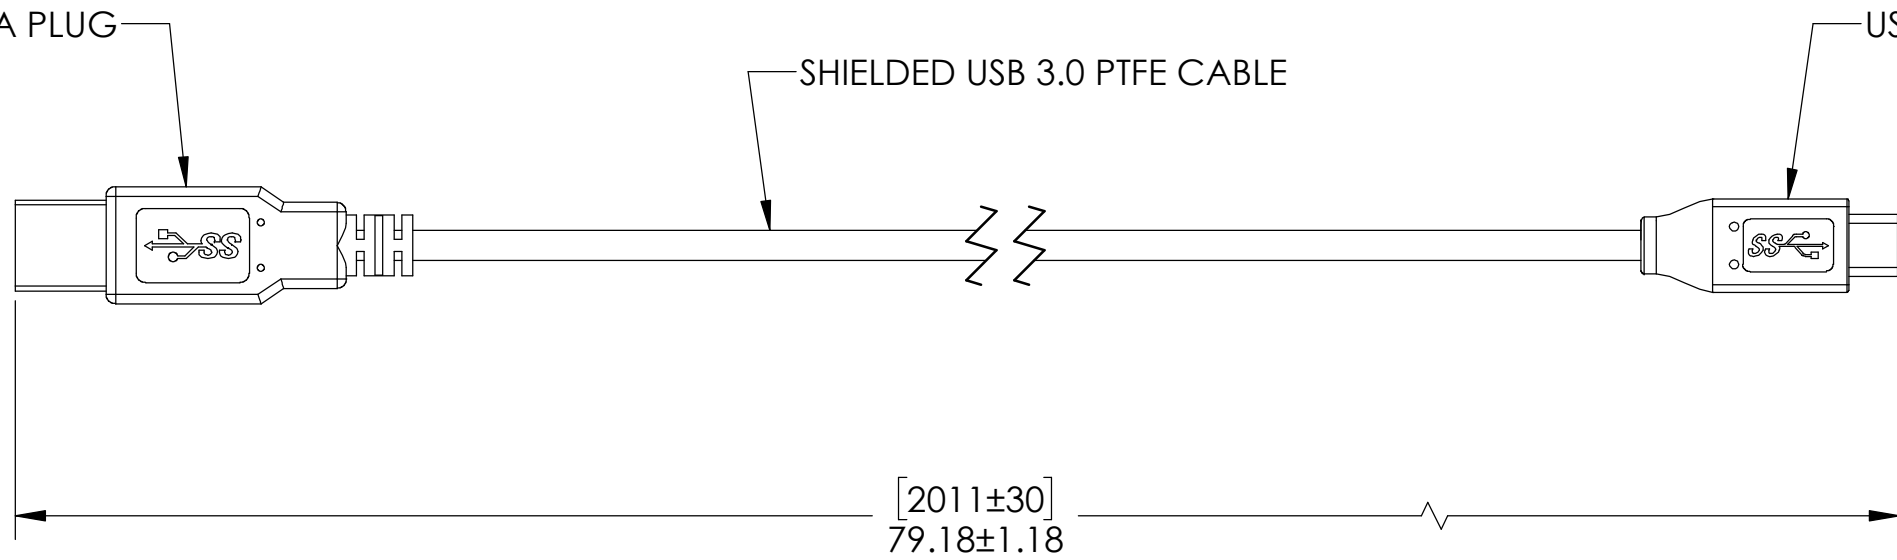

USB 3.0 TYPE A PLUG

SHIELDED USB 3.0 PTFE CABLE

USB 3.0 TYPE C PLUG

ALL DIMENSIONS AND TOLERANCES APPLY TO FINISHED PART IN INCHES.
 ALLOWABLE TOLERANCES UNLESS SPECIFIED OTHERWISE: NONE ±0.5
 X.X DECIMAL ±0.1 X.XX DECIMAL ±0.02 X.XXX DECIMAL ±0.005
 ANGLES ±1 DEGREE SURFACE FINISH 128 microinch RMS

		2751 Thunderhawk Court Dayton, OH 45414-3445 U.S.A. tel (937) 890-1100 fax (937) 8905165 www.pavetechnologyco.com	
		DESCRIPTION CABLE ASSEMBLY SHIELDED USB 3.0 PTFE TYPE A MALE TO TYPE C MALE 78" OAL	
PART NUMBER	MATERIAL	NOTED	
5782	REVISION LEVEL	-	PROJECTION 